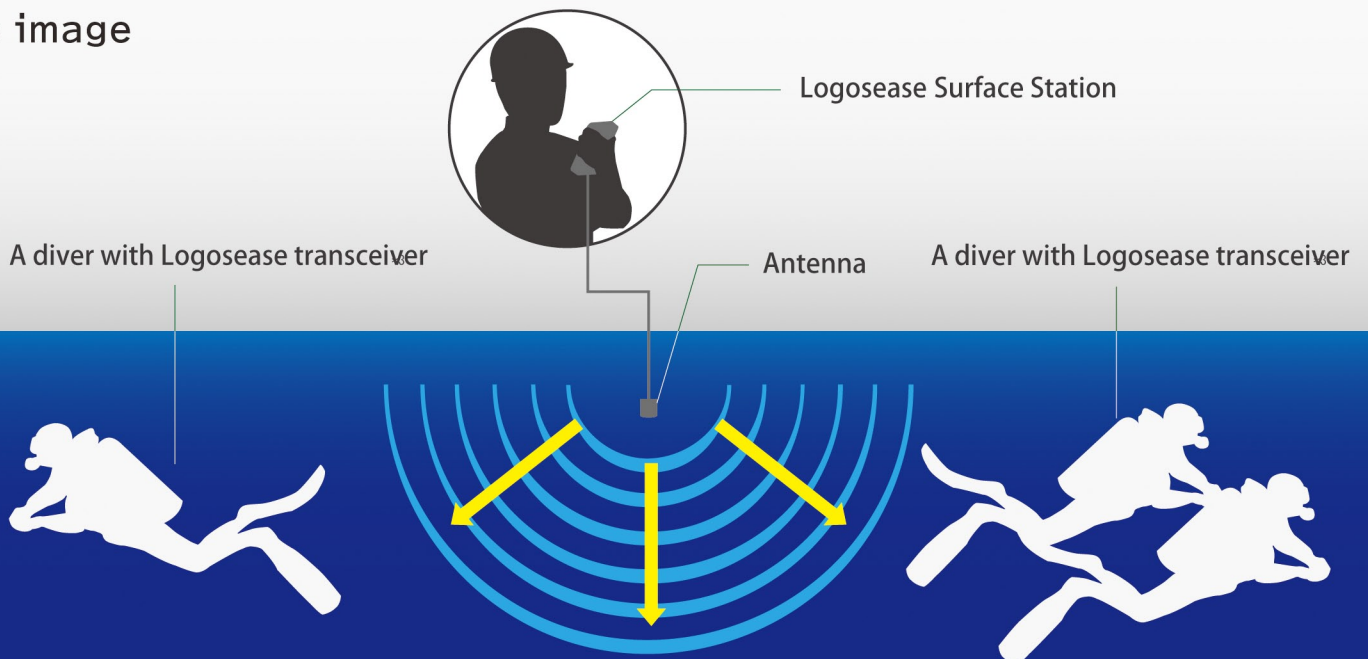

CASIO

Logosease

Surface Station

LGS-SS001-SDF

Communication range: Max.150m *1

Continuous operation hours: Max.12 hours *2

Practical waterproof (IP-55 level)

Standard antenna (10m) attached.

Handy size

Use image

*1: The communication range is up to the sea condition. In the rough sea or with blocks, communication may not go smooth.

*2: In case of 10% of operation hours is for transmitting. *3: Or Logosease receiver

Major specifications

Outer package	Size	125mm × 75mm × 35mm
	Weight	Approx. 285g
	Waterproof	Practical waterproof
	Temperature in use	0~40°C
Audio section	Microphone	Capacitor microphone
	Speaker	Dynamic type speaker
Communication section	Channels	2 channels (Channel A , Channel S) Select channel by switching. * Default is Channel A.
	Antenna	Cylindrical ceramic piezoelectric element * cable length 10m.
	Max.transmission range	Max.150m * Under the condition of antenna of a Logosease on the diver facing to the antenna of Surface Station in the quiet sea.
	Directivity	No directivity around the cylinder of the antenna, but not to the vertical direction
Indicator	LED	In charging, red is ON./ When charging is completed, LED will be OFF. Changes colors/ LED ON patterns in each mode.
Operation section	Power	Volume with switch
	PTT	PTT (push to talk) button
	Sine wave	Button to push (sine wave releasing button in emergency)
	External terminal	MIC jack (dia. 3.5mm jack impedance matching 2.2 ohm or less) EAR jack (dia. 3.5mm jack /stereo impedance matching 16 ohm/32 ohm)
USB	Battery charging	Approx. 6 hours at 500mAh
Battery	Rating	Li-ion battery 2210mAh
	How to charge	By USB
	Working hours	Approx. 12 hours assuming 10% of the time is used for transmitting.
	Maintenance	Li-ion battery should be exchanged by the manufacturer
Accessories	USB cable	