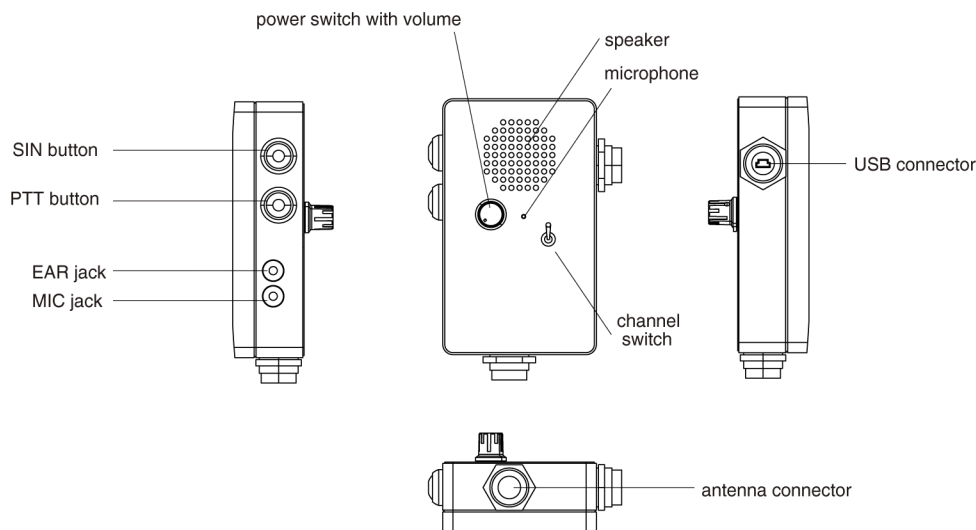

Major specifications

Outer package	Size	125mm × 75mm × 35mm
	Weight	Approx. 285g
	Waterproof	Practical waterproof
	Temperature in use	0~40°C
Audio section	Microphone	Capacitor microphone
	Speaker	Dynamic type speaker
Communication section	Channels	2 channels (Channel A , Channel S) Select channel by switching. * Default is Channel A.
	Antenna	Cylindrical ceramic piezoelectric element * cable length 10m.
	Max.transmission range	Max.150m * Under the condition of antenna of a Logosease on the diver facing to the antenna of Surface Station in the quiet sea.
	Directivity	No directivity around the cylinder of the antenna, but not to the vertical direction
Indicator	LED	In charging, red is ON./ When charging is completed, LED will be OFF. Changes colors/ LED ON patterns in each mode.
Operation section	Power	Volume with switch
	PTT	PTT (push to talk) button
	Sine wave	Button to push (sine wave releasing button in emergency)
	External terminal	MIC jack (dia. 3.5mm jack impedance matching 2.2 ohm or less) EAR jack (dia. 3.5mm jack /stereo impedance matching 16 ohm/32 ohm)
USB	Battery charging	Approx. 6 hours at 500mAh
Battery	Rating	Li-ion battery 2210mAh
	How to charge	By USB
	Working hours	Approx. 12 hours assuming 10% of the time is used for transmitting.
	Maintenance	Li-ion battery should be exchanged by the manufacturer
Accessories	USB cable	

YAMAGATA CASIO CO.,LTD.

Postcode:999-3701
5400-1 Higashine-ko, Higashine-city, Yamagata, Japan

《Function / Use / Purchase》 Inquiry counter

Marine System Department

+81-237-43-5168

Hours:Mon.-Fri. 9:00AM-5:00PM(Japan time)

msinfo@yamagata.casio.co.jp

⚠ Caution To use safely, please read instruction manual before use.

For inquiry and assistance...